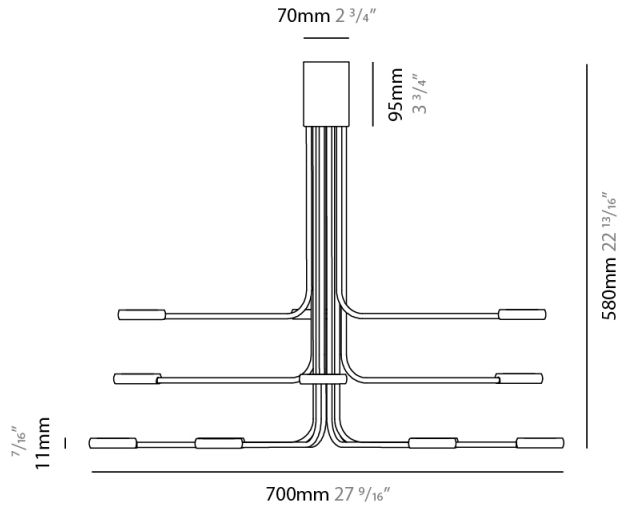

PROJECT	_____
TYPE	_____
SPECIFIER	_____
QUANTITY	_____
DATE	_____

ARBOR 12 LIGHT SURFACE

D42000-

base number   Finish
Options

1. To build a product code in our configurator select the specify button on the base model # product page
2. To build a manual product code on this datasheet choose from the options listed below in blue font and add the suffix to the base model #

GENERAL

Series: Arbor
Subseries: Arbor 12 Light
Partner: Icone
Division: Design
Installation: Surface
Product Type: Ceiling Surface
Mounting Location: Ceiling
Light Distribution: Adjustable

PHYSICAL

Shape: Abstract
Diameter (mm): 700
Diameter (in): 27 ⁹/₁₆
Height (mm): 580
Height (in): 22 ¹³/₁₆
Fixture Finish: WHI / GSR
Fixture Material: Metal

ELECTRICAL

Lamp Type: LED
Total Output Wattage (W): 60
Dimming: Electronic Low Voltage Dimming
Input Voltage (V): 120Vac Direct Line

LED

Number of LEDs: 12
Color Temperature (°K): 3000
Nominal Lumen (lm): 4200
CRI: >90 CRI
Lamp Life (hrs): 50000

OPTICAL

RATINGS AND CERTIFICATIONS

Certified By: Certified for North American Standards
IP rating: IP20