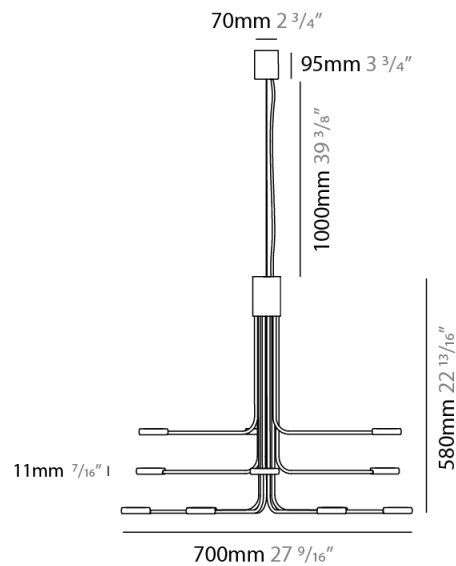

PROJECT	
TYPE	
SPECIFIER	
QUANTITY	
DATE	

ARBOR 12 LIGHT SUSPENSION

D41000-

base number   Finish
Options

1. To build a product code in our configurator select the specify button on the base model # product page
2. To build a manual product code on this datasheet choose from the options listed below in blue font and add the suffix to the base model #

GENERAL

Series: Arbor
Subseries: Arbor 12 Light
Partner: Icone
Division: Design
Installation: Suspension
Product Type: Chandelier
Mounting Location: Ceiling
Light Distribution: Adjustable

PHYSICAL

Shape: Abstract
Diameter (mm): 700
Diameter (in): 27 ⁹/₁₆
Height (mm): 580
Height (in): 22 ¹³/₁₆
Max. Overall Height (mm): 1675
Max. Overall Height (in): 65 ¹⁵/₁₆
Fixture Finish: WHI / GSR
Fixture Material: Metal

ELECTRICAL

Lamp Type: LED
Total Output Wattage (W): 60
Dimming: Non-Dimming / Phase Dimming 120/277Vac
Driver Included: No
Driver Location: Remote
Driver Class: Class 2
Input Voltage (V): 24

LED

Number of LEDs: 12
Color Temperature (°K): 3000
Nominal Lumen (lm): 4200
CRI: >90 CRI
Lamp Life (hrs): 50000

OPTICAL

RATINGS AND CERTIFICATIONS

Certified By: Certified for North American Standards
IP rating: IP20